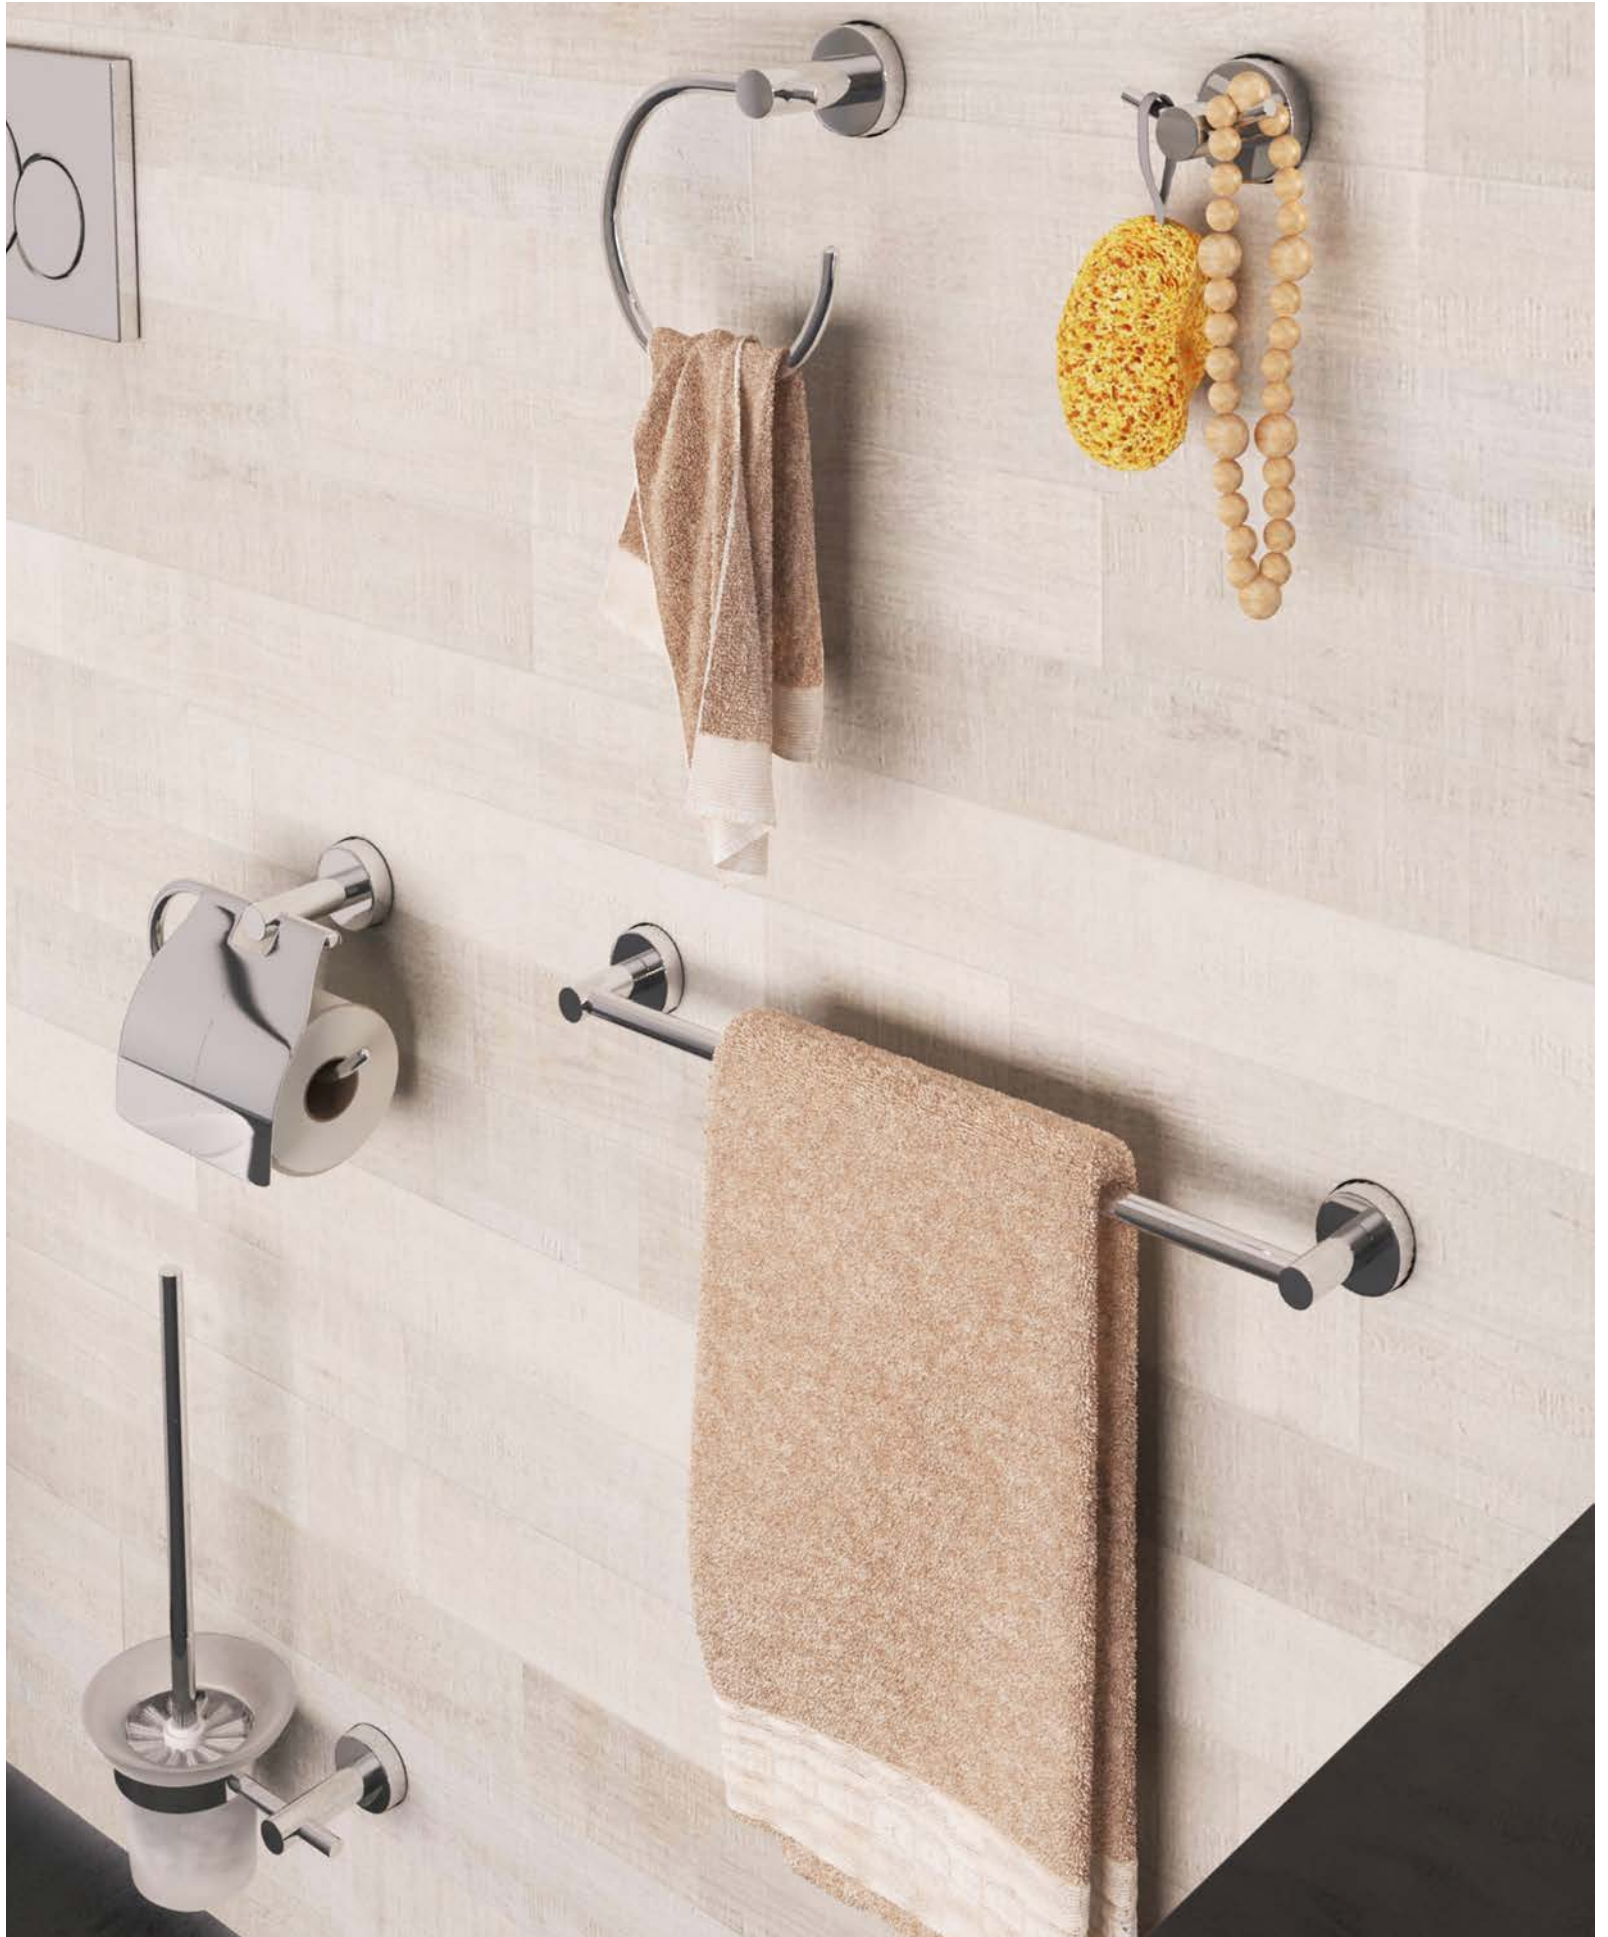

Accessori Bagno

Diosa