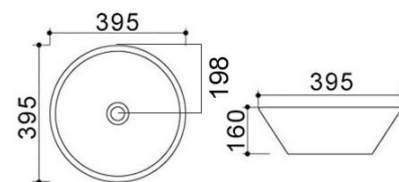

LAVABO D'APPOGGIO MOD. LA25 DM 39.5

185-LA25

MATERIALE Ceramica
FINITURE Bianco
SPECIFICHE Con troppopieno, senza
foro rubinetteria